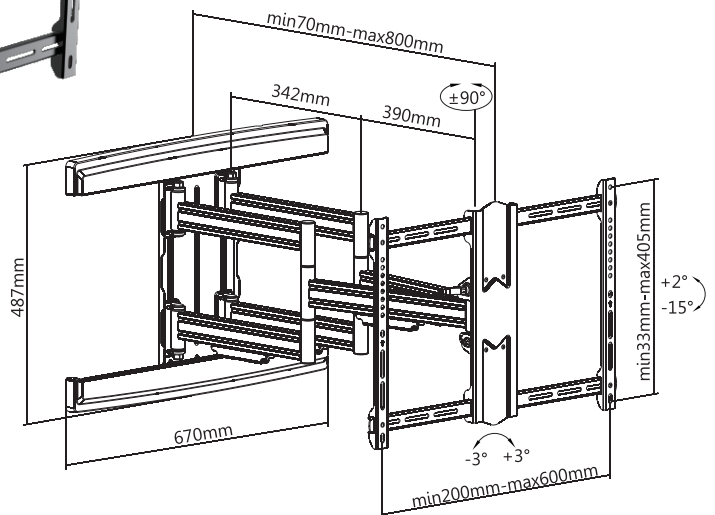

TV WALL MOUNT

For Flat & Curved TVs

Fits most **37"-80"** Flat & Curved LCD/LED Monitors

LPA57-466A

[FULL-MOTION]

[MOST 37"-80"]
MAX.VESA 600x400

[rated 70kg/154lbs]

200x100 200x200 300x200 300x300
400x200 400x300 400x400 600x400